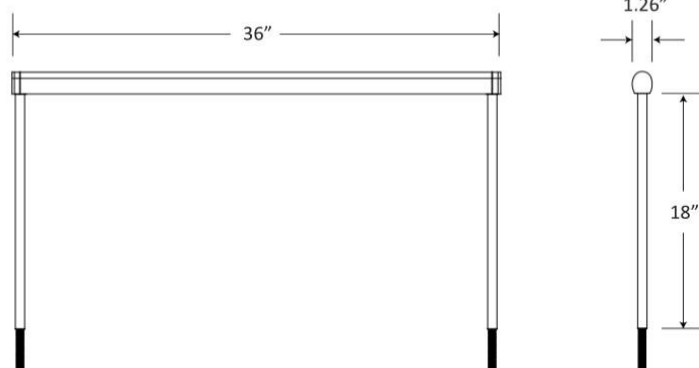

Sobre Desk Lamp

SF1-30 (42 LEDs)

Product Specification

Product codes:	Warm: KON0152
	Cool: KON0153
Colour finish:	Silver
Energy consumption:	12 Watts
LED rated lifespan:	50,000 hours
Colour temperature:	Cool 4,500K
	Warm 3,500K
Colour rendering index (CRI):	85
Material:	Aluminium/plastic
Mounting:	Through-desk mount
Maximum brightness:	87 fc (18" above desk)
Maximum connected modules:	3

Additional Information

360° rotation

Connect 3 units to light extended desks or surfaces

Mounting options include fixed and tiltable desk clamp

Ergo
01235 773373
www.ergold.co.uk
sales@ergold.co.uk